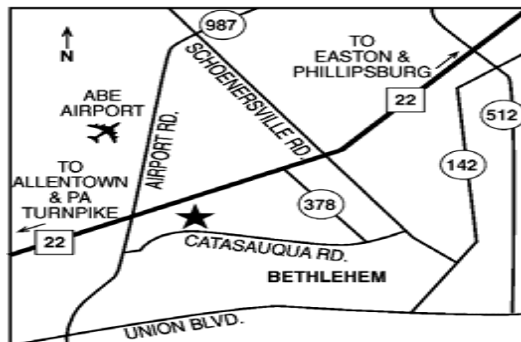

Directions: From US22: Exit Airport Road South. Exit Catasauqua Road & proceed ½ mile to Motel Drive. **The Fairfield Inn & Suites** is on the right.

Amenities

- 103 Guest Rooms and Suites
- Refrigerators In All Rooms
- Free High Speed Internet (Wired & WiFi)**
- Refreshing Outdoor Pool & Spa
- 25" TV with Deluxe Cable Package
- Full Business Library with Computer
- Same-Day Dry Cleaning & Guest Laundry Facilities
- 24-Hour Fax Service
- 24-Hour Coffee & Tea
- In-Room Iron, Ironing Board and Hair Dryer with Nightlight
- Exercise Room or Complimentary Gold's Gym
- Executive Boardroom or Hospitality Room
- Vending Machines Offering Snacks and Beverages
- Discounts to Nearby Restaurants

Location/Attraction

- Dorney Park/Wildwater Kingdom
- Historic Bethlehem/Musikfest
- Crayola Factory
- Lehigh Valley Zoo
- Lehigh University/Zoellner Arts Center
- Stabler Arena
- Wineries/Franklin Hill, Clover Hill, Vyncrest, Blue Mtn.
- Dutch Springs
- Lafayette College
- Lehigh Valley Airport
- Mack Truck Museum
- Allen Organ
- Martin Guitar
- Outlet Shopping/The Crossings, Vanity Fair
- Philadelphia/45 minutes
- New York City/1 ½ hours
- Poconos/30 minutes