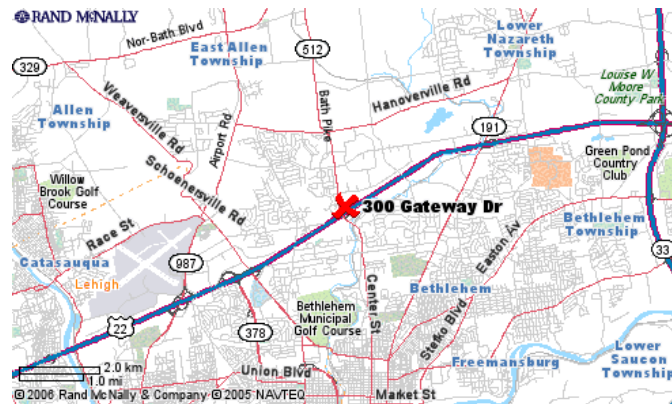

Lehigh Valley Hotel

CONFERENCE CENTER

300 Gateway Drive
Bethlehem, PA 18017

www.lehighvalleyhotel.com

PHONE: 610-866-5800

FAX: 610-867-9120

TOLL FREE: 888-22 AT 512

GPS: 40.665; -75.382

LOCATION

- Located in the heart of the Lehigh Valley at Intersection US Route 22 and PA Route 512
- Just 3 Miles or 5 minutes from Lehigh Valley International Airport (ABE)
- Convenient to Lehigh Valley Industrial Parks, Historic Downtown Bethlehem, Lehigh Valley Hospital, Crayola Factory, Blue Mountain Ski Area, Dorney Park, Stabler Arena, Lehigh University, and Lafayette College

ACCOMMODATIONS

- 192 Spacious and Spotless Guest Rooms
- Microfridge and Large Work Desk
- Best Business Feature Rooms
- **FREE Continental Breakfast**
- FREE High Speed Internet access
- In-Room Dining and In-Room Movies Available
- **WiFi Access in all Public Areas**

DINING & ENTERTAINMENT

- **Krista's Restaurant** serving the BEST Breakfast Buffet, Gourmet Lunch Buffet, Express Lunch Menu, Nightly Dinner Specials, In Room Dining, Friday Night Land & Sea Buffet, and "Reader's Choice" Award Winning Sunday Brunch
- **The Bar With No Name Nightclub** featuring the Area's BEST Happy Hours Tuesday thru Friday from 5PM till 7PM and the BEST Late Night Music and Dancing Every Tuesday thru Sunday
- **Caddy Corner Lounge** Open Every Night and featuring Evening Receptions Mon., Tue., & Wed., Good Spirits, Light Fare and Casual Conversation

SERVICES & FACILITIES

- **FREE Wireless Internet in Public Areas**
- Large Outdoor Pool, Courtyard, Kid's Pool
- **Friday/Saturday Family Movie and Popcorn Theater (Summer)**
- Use of Indoor Pool (Next Door at Hampton Inn & Suites)
- FREE Exercise Facilities
- FREE Business Services
- **Best Getaways** including Ski & Stay, Stay & Play Golf, Wine & Romance Getaway, Park & Fly, Family and Holiday Getaways
- **Crown Gold Club International Rewards**
- FREE USA Today - Monday through Friday
- FREE Evening Receptions Mon., Tue., Wed.
- FREE Local, 800 and Calling Card Calls
- FREE Movie Channel and Expanded Cable
- Same Day Laundry/Dry Cleaning Valet M-F
- **FREE 24 Hour Shuttle to/from Lehigh Valley International Airport (ABE) and 5 Mile Radius**
- Use of Guest Laundry (Next Door at Hampton Inn & Suites)

CONFERENCE CENTER

- **12 Meeting Rooms = Over 13,000 Sq. Ft. of Flexible Meeting and Banquet Space**
- 6500 Sq. Ft. Grand Ballroom for up to 800
- 1600 Sq. Ft. Fireside Ballroom for up to 100
- **WiFi Access in all Meeting Rooms & Public Areas**